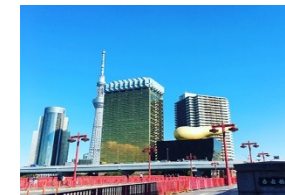

**Price**  
1 person : 5,000yen  
2 persons : 8,000yen

**Flower Arrangement**  
1 person : 5,000yen  
2 persons : 8,000yen  
(tax excluded)

Asakusa Sensoji Temple

Ryogoku Kokugikan

Azumabashi Bridge

Ueno Zoo

Tokyo Skytree

Sightseeing spots near Sakuraan

桜庵

COUPON

20%OFF