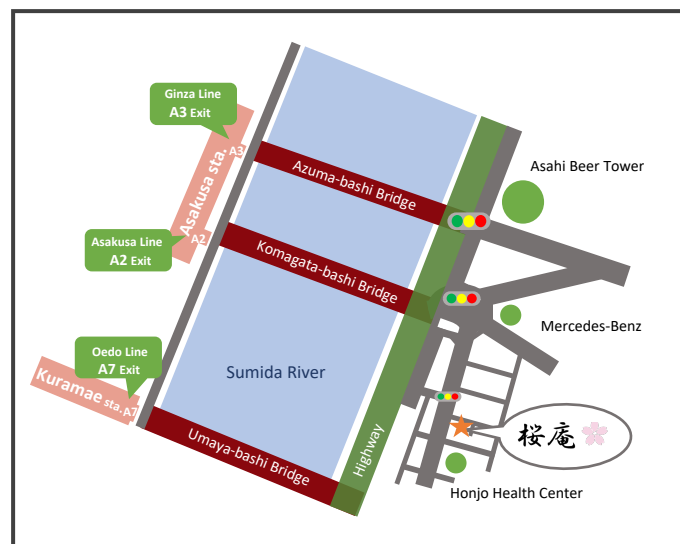

Tokyo inn  
Sakuraan

Tokyo inn  
**桜庵** 

Japanese style hotel,  
located in a quiet area.  
Only 5 minute walk  
from Asakusa station.

Japanese style hotel, located in a quiet area.  
Only 5 minute walk from Asakusa station.

You may see Doraemons  
in various places.

### Excellent location

Only 5 minute walk from  
Asakusa station.  
Close to many sightseeing  
spots and restaurants.

Tokyo inn  
**桜庵** 

Tokyo inn Sakuraan  
1-14-5 Higashi-komagata,  
Sumida-ku, Tokyo 130-0005  
TEL: +81 3-6751-8855     +81-90-3045-8116  
Email: info@sakuraan-tokyo.com  
HOTEL WORK PERMIT NUMBER : 30墨福衛生環第116号