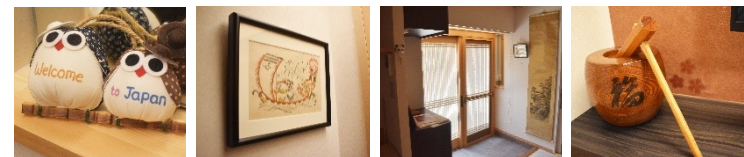

Tokyo inn  
Sakuraan

Tokyo inn  
**桜庵** 

Japanese style hotel,  
located in a quiet area.  
Only 5 minute walk  
from Asakusa station.

### Immerse yourself in Japanese style

Experience a sense of  
Japanese harmony  
in beautifully arranged  
tatami room.

The gentle aroma of natural  
igusa from tatami will help  
you relax your body and  
mind.